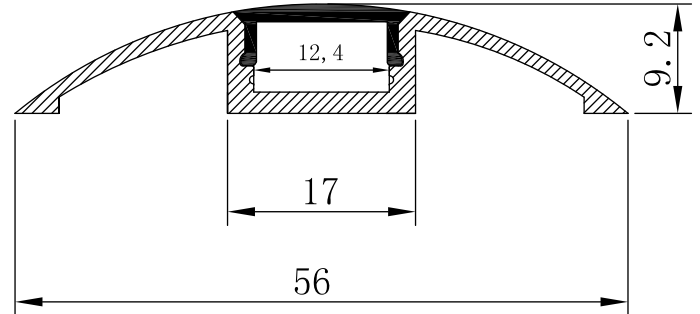

## Features:

1. Model: HL-BAPL021
2. Material: AL6063+PC/PMMA
3. Surface: Anodized/Painting
4. Lighting source width: 12mm
5. Length: 4m/max
6. Installation: For roads / corridor / conference room / hotel and other public place application.

## Accessory:

End Cap

Aluminum Profile

Mounting Clip (PC)

Cover